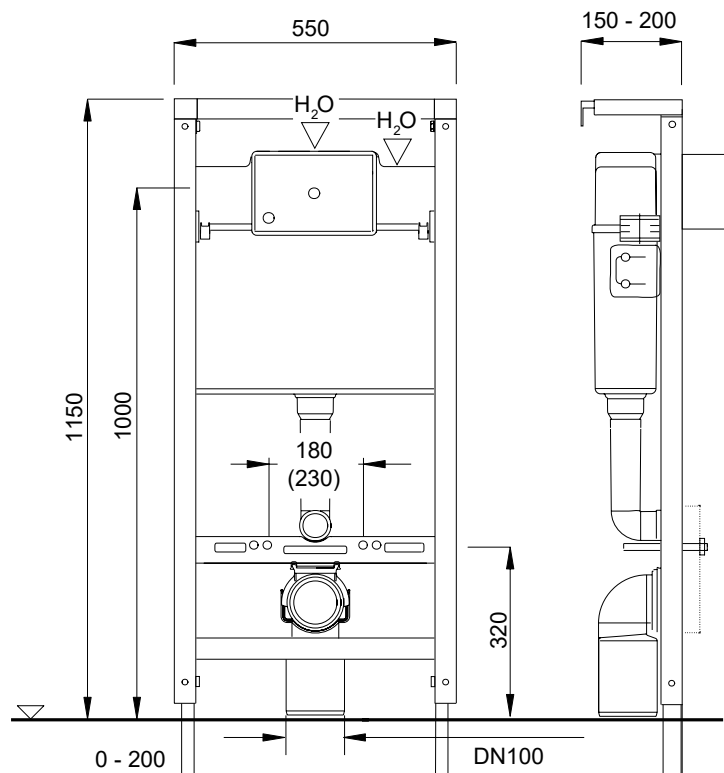

FLUENTA

Инсталляция для подвешенного унитаза